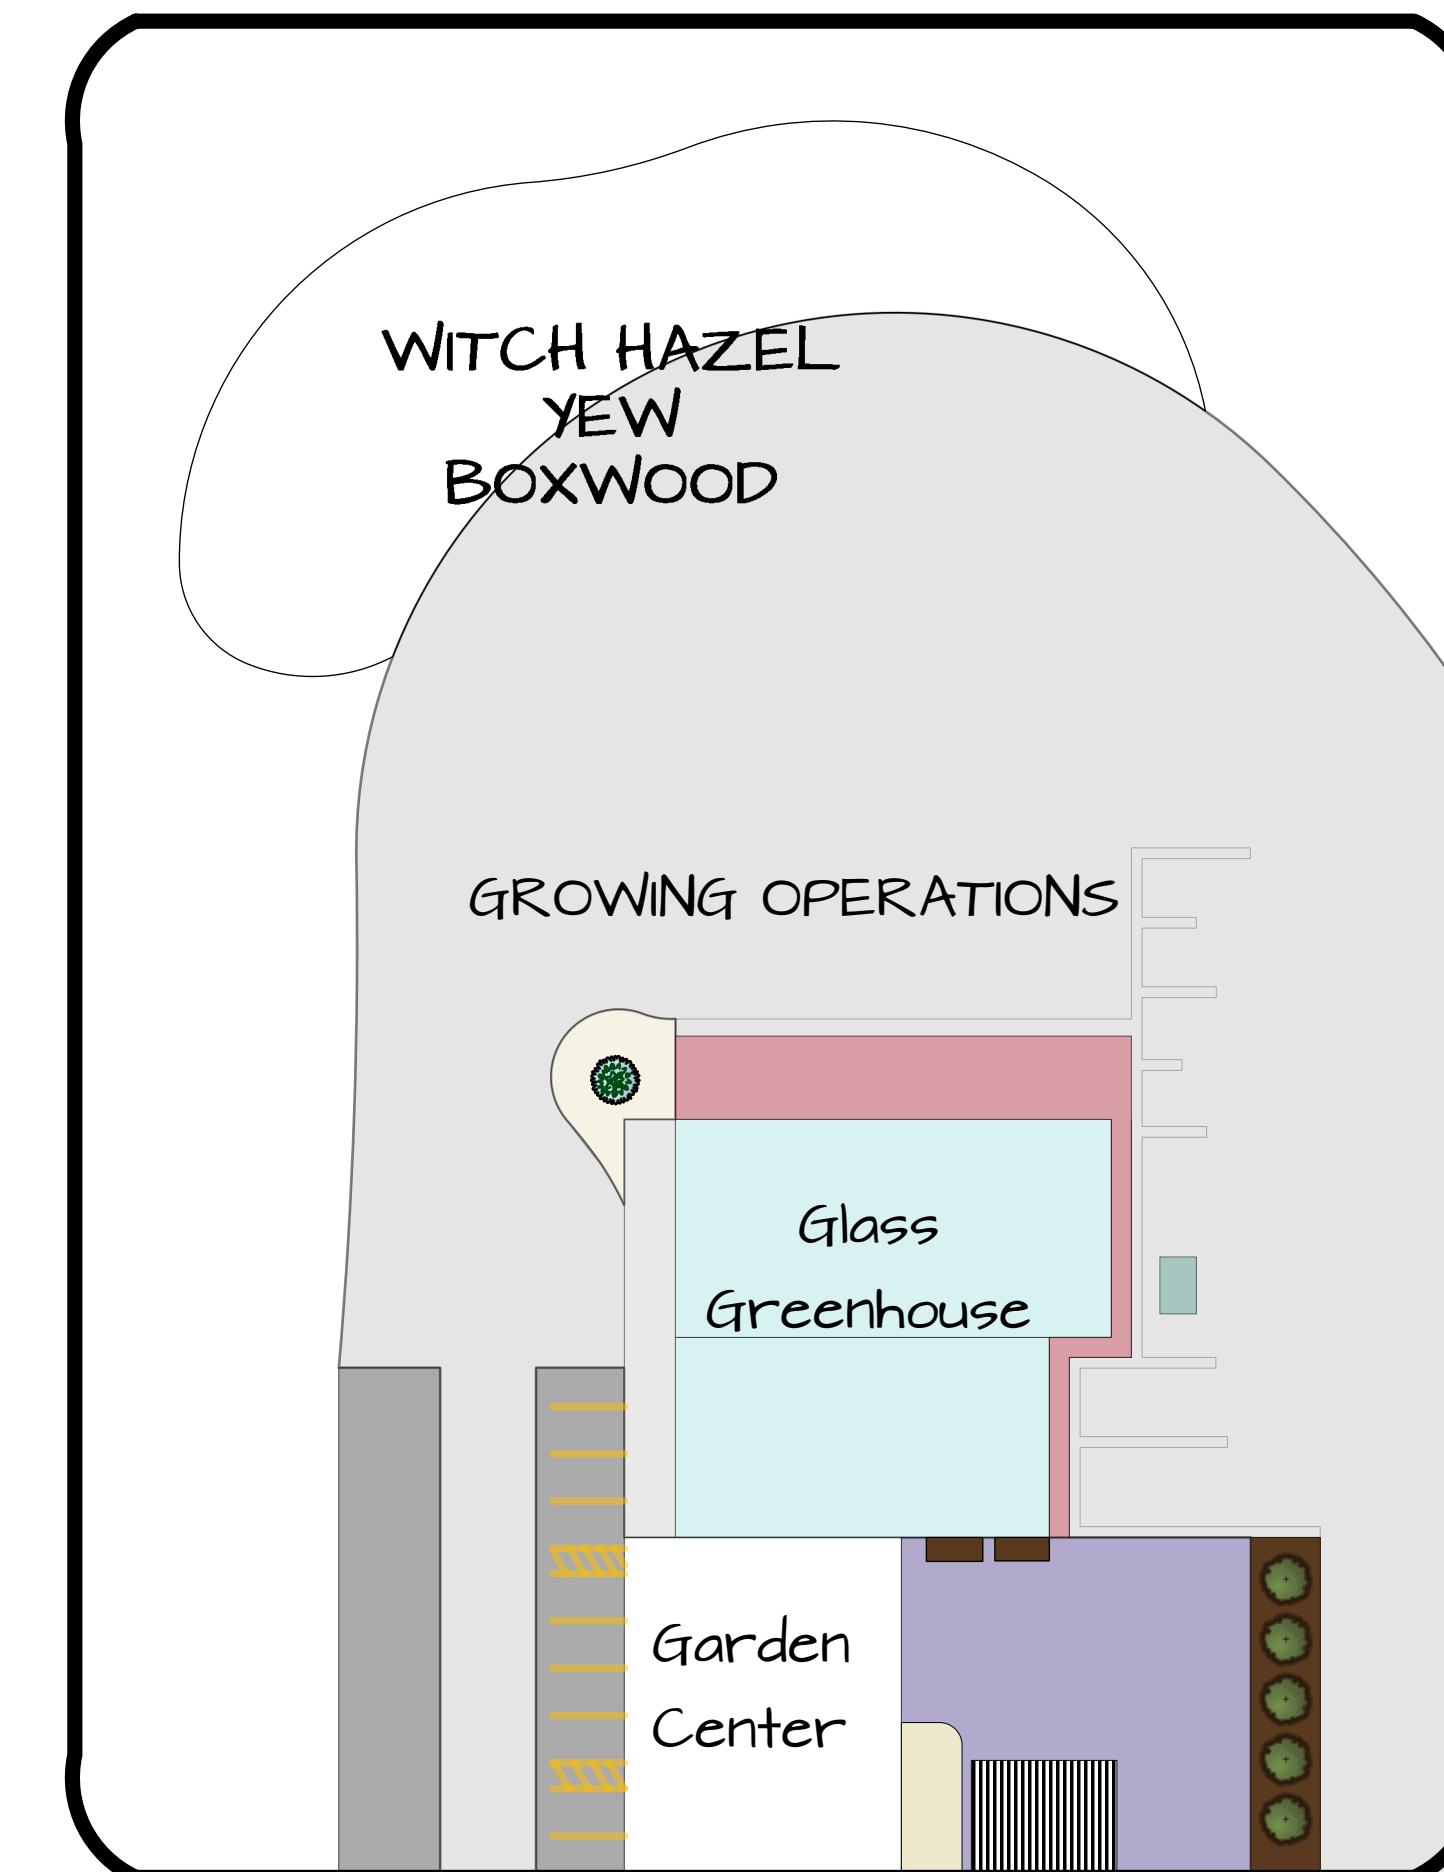

PLEASE NOTE: ASK FOR ASSISTANCE IF YOU WOULD LIKE TO PURCHASE PLANT MATERIAL. PLANTS DESIGNATED IN CERTAIN AREAS (e.g. G.H., SOLD LOT) ARE OFF LIMITS TO NURSERY VISITORS. PLANT MATERIAL FLAGGED WITH PINK TAPE DENOTES IT IS SOLD. IF THERE ARE NO AVAILABLE PLANTS PLEASE ASK A GARDEN CENTER ASSOCIATE TO ADD YOU TO OUR INQUIRY LIST.