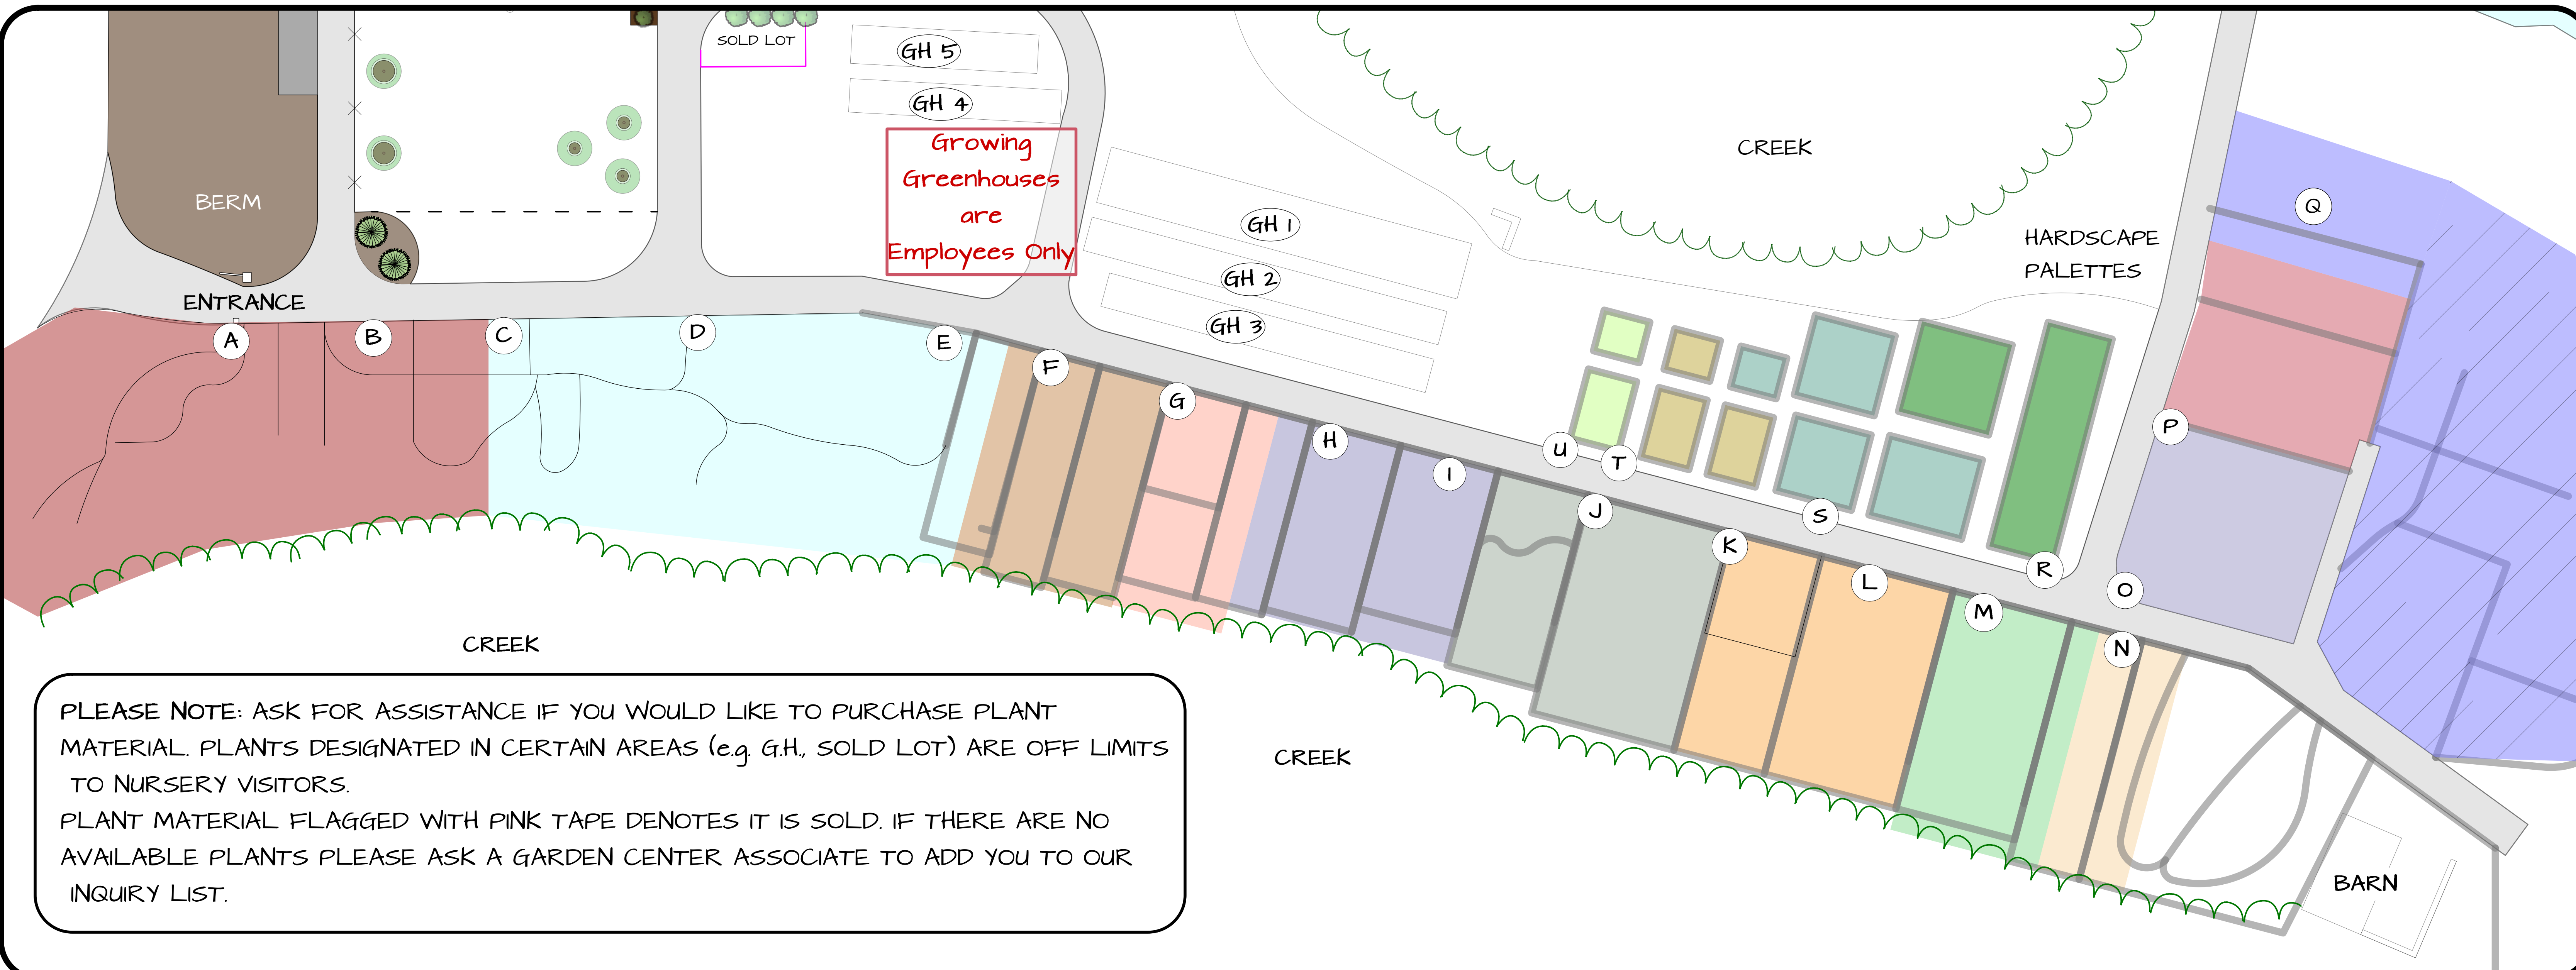

L RIVER BIRCH

M HEMLOCK
ARBORVITAE (ASSORTED)
EVERGREEN MAGNOLIA

N THORNLESS HONEY LOCUST
BLACK LOCUST
HOLLY

SPECIALTY TREES:
-BEECH
-LILAC TREE
-LARGE SPECIMEN

O IVORY SILK LILAC
MAPLE

P JAPANESE ZELKOVA
REDBUD

Q RIVER BIRCH
EXTENSION:
-OAK
-ELM
-BOXWOOD
-SWEETBAY MAGNOLIA

R GREEN GIANT ARBORVITAE

S NORWAY SPRUCE

T JUNIPER

U COLUMNAR ARBORVITAE

PLEASE NOTE: ASK FOR ASSISTANCE IF YOU WOULD LIKE TO PURCHASE PLANT MATERIAL. PLANTS DESIGNATED IN CERTAIN AREAS (e.g. G.H., SOLD LOT) ARE OFF LIMITS TO NURSERY VISITORS. PLANT MATERIAL FLAGGED WITH PINK TAPE DENOTES IT IS SOLD. IF THERE ARE NO AVAILABLE PLANTS PLEASE ASK A GARDEN CENTER ASSOCIATE TO ADD YOU TO OUR INQUIRY LIST.